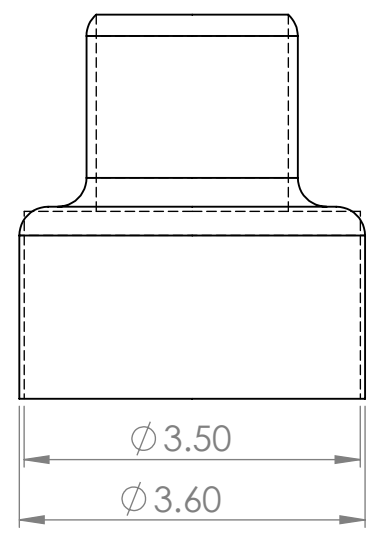

C

C

B

B

A

A

STREET LIGHT DESIGN

TITLE:

REDUCER 1

MATERIAL:

HOLLOW PVC

DWG NO.

5

A4

SCALE:1:2

UNIT : INCH