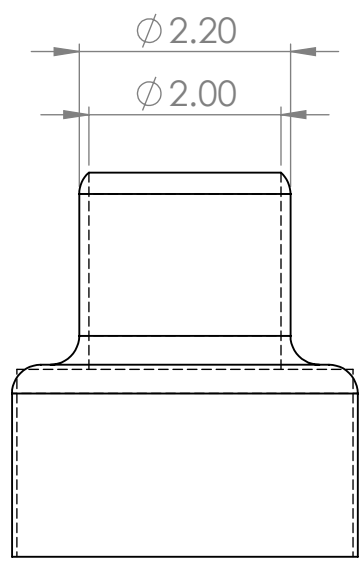

6

5

4

3

2

1

D

D

C

C

B

B

A

A

STREET LIGHT DESIGN

TITLE:

REDUCER 1

MATERIAL:

HOLLOW PVC

DWG NO.

5

A4

SCALE:1:2

UNIT : INCH

6

5

4

3

2

1