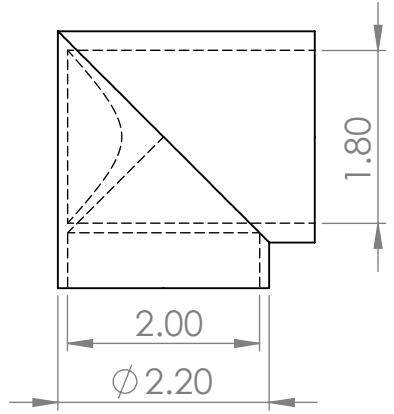

C

C

B

B

A

A

STREET LIGHT DESIGN

ELBOW

TITLE:

MATERIAL:

HOLLOW PVC

DWG NO.

3

A4

SCALE:1:2

UNIT : INCH